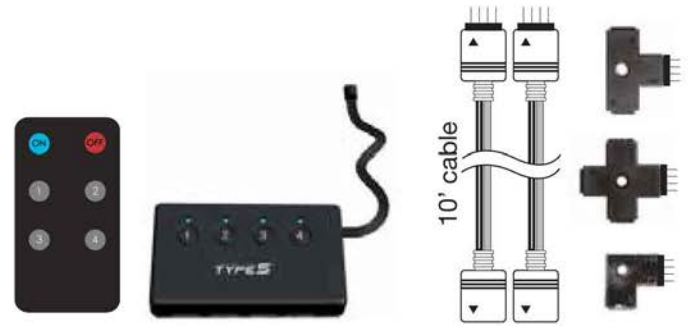

OPTIONAL ACCESSORIES

PLUG & GLOW ACCESSORIES:

POWER DISTRIBUTION HUB WITH REMOTE CONTROL   SPLITTER & EXTENSION CABLE

LED EXTENSION PACKS
12" & 36"