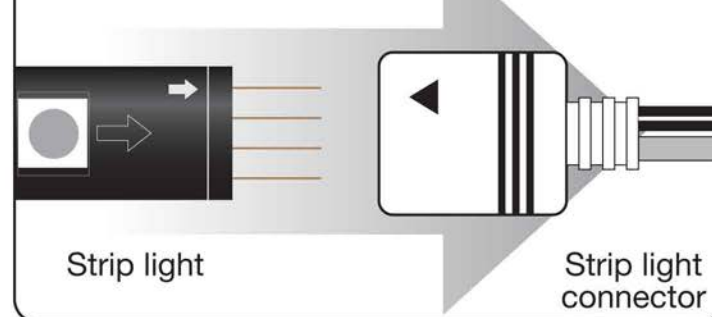

Two Power options available

- a) 12V Plug-in power adapter
- b) 12V Hardwire

1) Select your desired power connection and connect the LED strip light with the strip light connector as shown.
2) Use arrow indication to match the correct direction.

Light will ONLY work when power arrows are aligned as shown below