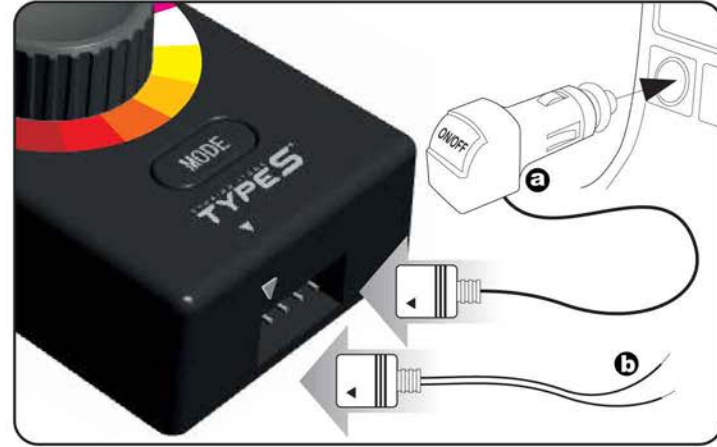

## PACKAGE CONTENTS

**2 x  
LED Strips**

**36" Power  
Cable with 12V  
Power Adaptor**

**24"  
Hardwire  
Cables**

**2 x 48"  
Extension  
Cables**

**Rotary  
Controller**

# INSTALLATION

- Choose your desired location. (💡 – see suggestions above)
- Clean surface thoroughly with isopropyl alcohol.
- Peel off the 3M™ tape backer and carefully apply to the desired area.

## Two Power options available

- a) 12V Plug-in power adapter
- b) 12V Hardwire

- 1) Select your desired power connection and connect the LED strip light with the strip light connector as shown.
- 2) Use arrow indication to match the correct direction.