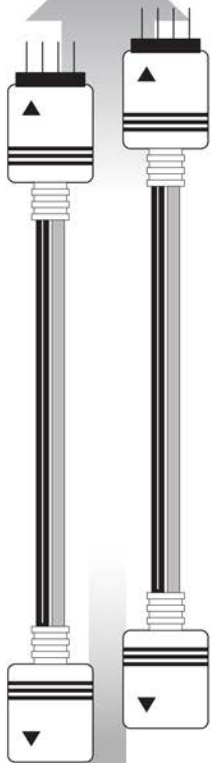

## Two Power options available

- a) 12V Plug-in power adapter
- b) 12V Hardwire

- 1) Select your desired power connection and connect the LED strip light with the strip light connector as shown.
- 2) Use arrow indication to match the correct direction.

Light will ONLY work when power arrows are aligned as shown below

# POWER CONTINUED

Rotate the controller for different multi-color appearance