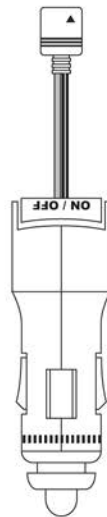

# Plug & Glow Multi-Color LED Kit

**Instruction Manual**

## PACKAGE CONTENTS

**2 x  
LED Strips**

**36" Power  
Cable with 12V  
Power Adaptor**

**24"  
Hardwire  
Cables**

**2 x 48"  
Extension  
Cables**

**Rotary  
Controller**

# INSTALLATION

- Choose your desired location. (💡 – see suggestions above)
- Clean surface thoroughly with isopropyl alcohol.
- Peel off the 3M™ tape backer and carefully apply to the desired area.