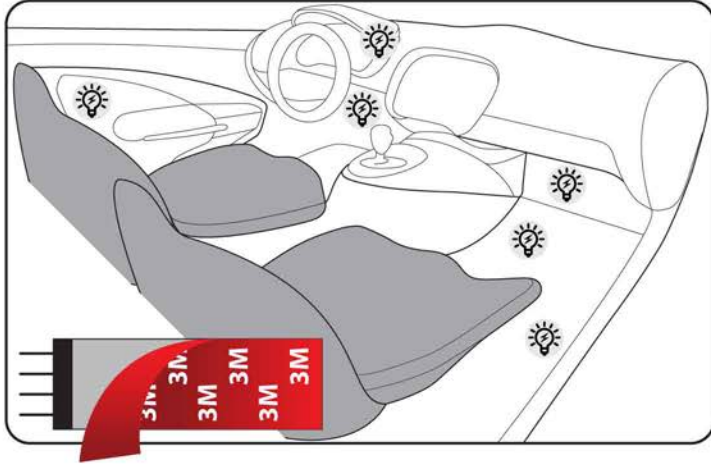

## PACKAGE CONTENTS

**2 x  
LED Strips**

**36" Power  
Cable with 12V  
Power Adaptor**

**24"  
Hardwire  
Cables**

**2 x 48"  
Extension  
Cables**

**Rotary  
Controller**

# INSTALLATION

- Choose your desired location. (💡 – see suggestions above)
- Clean surface thoroughly with isopropyl alcohol.
- Peel off the 3M™ tape backer and carefully apply to the desired area.