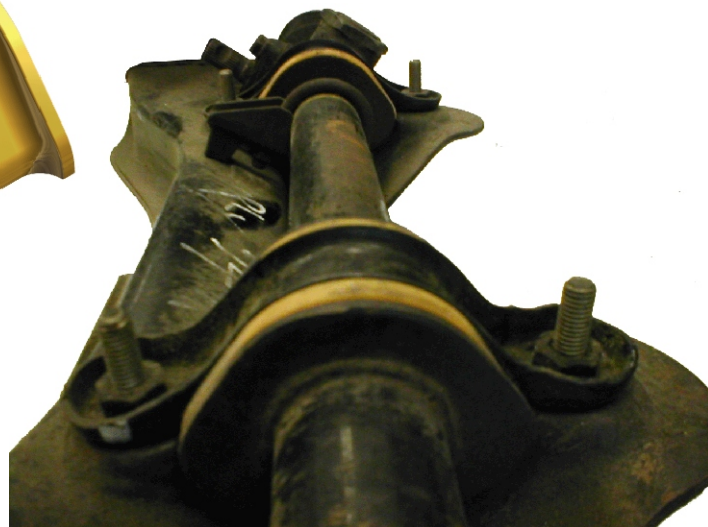

# INSTRUCTION SHEET FOR SET # 7.10101 7.10102

Read this instruction sheet thoroughly before initiating any work!

1131 VIA CALLEJON, SAN CLEMENTE, CA 92673

**NOTE:** These rack & pinion bushings are a unique two piece design. This allows easier installations. Install parts as pictured below.

© 2003 Energy Suspension. All rights reserved.  
May not be reproduced, in any form, or by any means,  
without the written consent of Energy Suspension.

012403NJT

Left Side(Driver)

Right Side(Passenger)