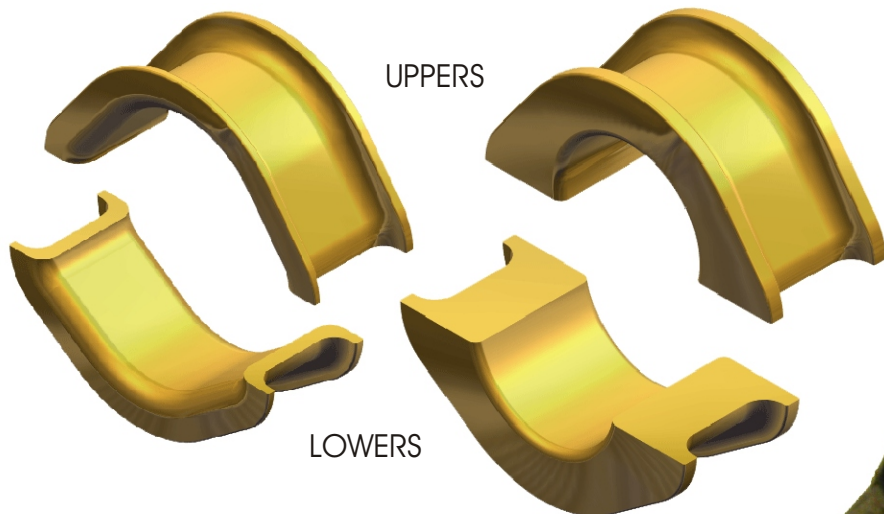

# INSTRUCTION SHEET FOR SET # 7.10101 7.10102

Read this instruction sheet thoroughly before initiating any work!

1131 VIA CALLEJON, SAN CLEMENTE, CA 92673

**NOTE:** These rack & pinion bushings are a unique two piece design. This allows easier installations. Install parts as pictured below.

© 2003 Energy Suspension. All rights reserved.  
May not be reproduced, in any form, or by any means,  
without the written consent of Energy Suspension.

012403NJT

Left Side(Driver)

Right Side(Passenger)