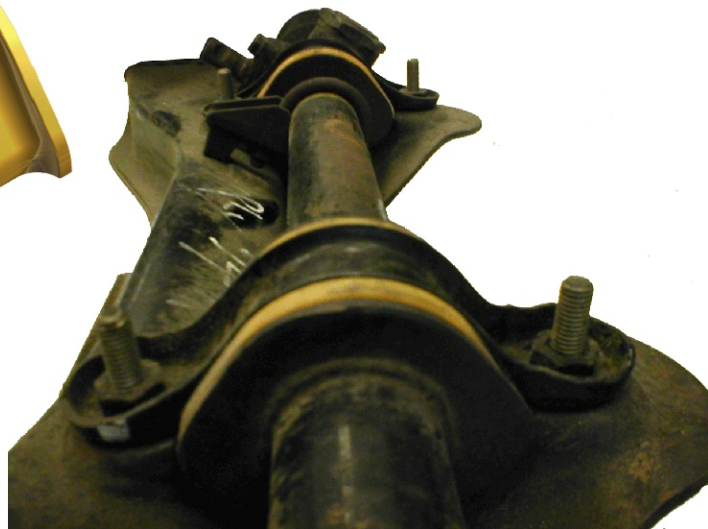

# INSTRUCTION SHEET FOR SET # 7.10101 7.10102

Read this instruction sheet thoroughly before initiating any work!

1131 VIA CALLEJON, SAN CLEMENTE, CA 92673

**NOTE:** These rack & pinion bushings are a unique two piece design. This allows easier installations. Install parts as pictured below.

© 2003 Energy Suspension. All rights reserved.  
May not be reproduced, in any form, or by any means,  
without the written consent of Energy Suspension.

012403NJT

Left Side(Driver)

Right Side(Passenger)