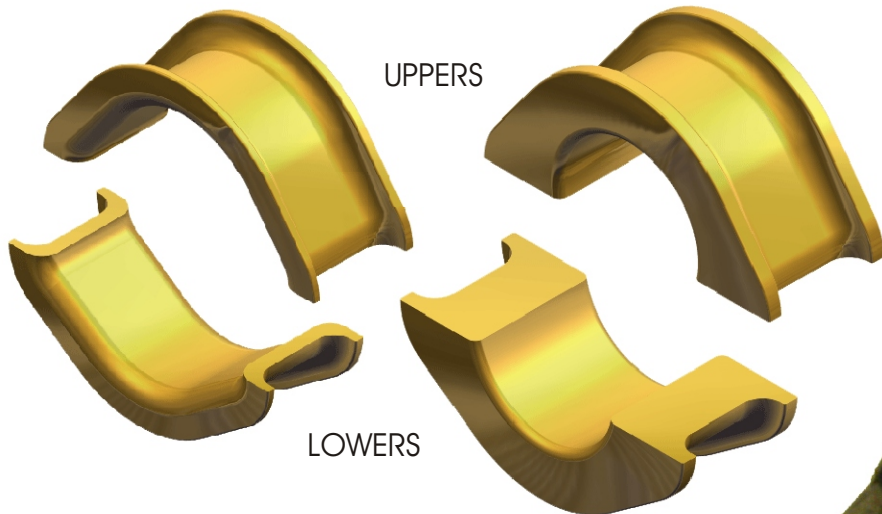

# INSTRUCTION SHEET FOR SET # 7.10101 7.10102

Read this instruction sheet thoroughly before initiating any work!

1131 VIA CALLEJON, SAN CLEMENTE, CA 92673

**NOTE:** These rack & pinion bushings are a unique two piece design. This allows easier installations. Install parts as pictured below.

© 2003 Energy Suspension. All rights reserved.  
May not be reproduced, in any form, or by any means,  
without the written consent of Energy Suspension.

012403NJT

Left Side(Driver)

Right Side(Passenger)