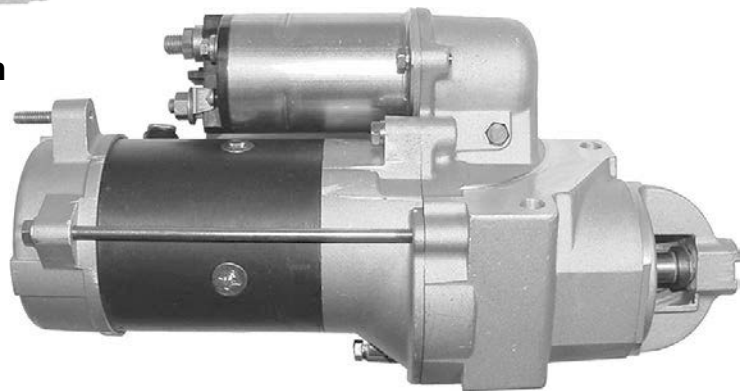

These units are interchangeable

Although the unit you purchased may not look exactly like the one removed from the vehicle, it will install and operate with no modifications necessary.

28 MT Delco Offset Gear Reduction w/ open nose

28 MT Delco Offset Gear Reduction w/ closed nose

27 MT Delco Direct Drive w/ open nose

27 MT Delco Direct Drive w/ closed nose