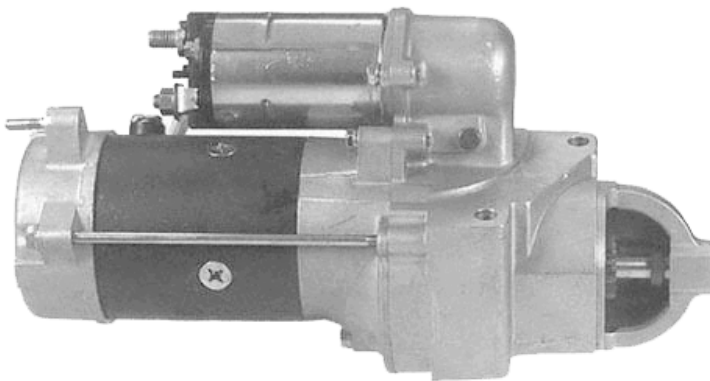

These units are interchangeable

Although the unit you purchased may not look exactly like the one removed from the vehicle, it will install and operate with no modifications necessary.

28 MT Delco Offset Gear Reduction w/ open nose

28 MT Delco Offset Gear Reduction w/ closed nose

27 MT Delco Direct Drive w/ open nose

27 MT Delco Direct Drive w/ closed nose