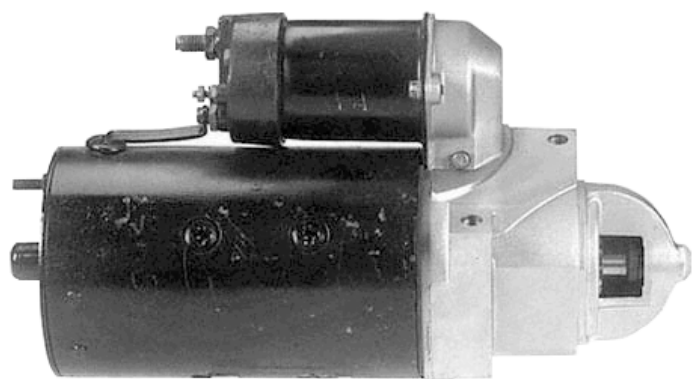

These units are interchangeable

Although the unit you purchased may not look exactly like the one removed from the vehicle, it will install and operate with no modifications necessary.

28 MT Delco Offset Gear Reduction w/ open nose

28 MT Delco Offset Gear Reduction w/ closed nose

27 MT Delco Direct Drive w/ open nose

27 MT Delco Direct Drive w/ closed nose