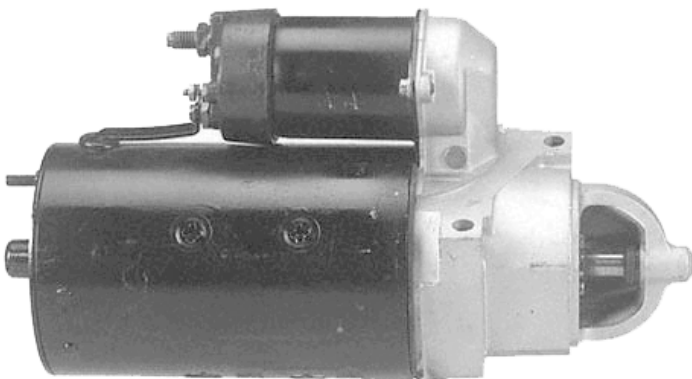

These units are interchangeable

Although the unit you purchased may not look exactly like the one removed from the vehicle, it will install and operate with no modifications necessary.

28 MT Delco Offset Gear Reduction w/ open nose

28 MT Delco Offset Gear Reduction w/ closed nose

27 MT Delco Direct Drive w/ open nose

27 MT Delco Direct Drive w/ closed nose