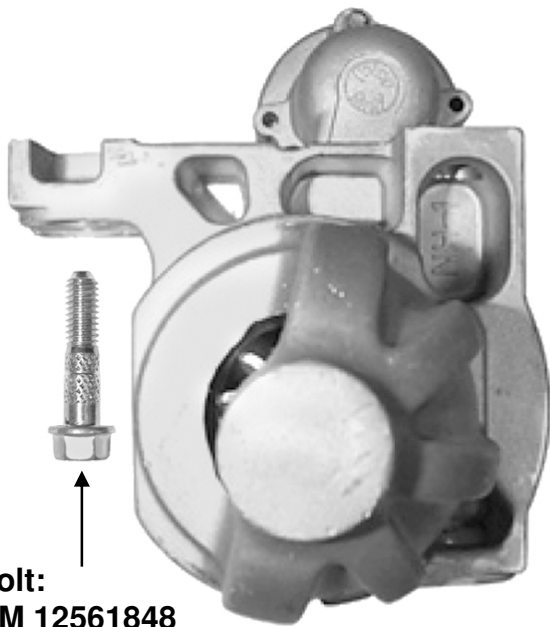

Your vehicle may be equipped with either starter shown below. These units are interchangeable provided the correct mounting bolt is used.

One short and one long bolt version

Bolt:
GM 12561848
RPP 340-8497-60

Original Equipment
Starter #'s

9000842

Both long bolts version

Bolt:
GM 12338064
RPP 02-2137-7

Original Equipment
Starter #'s

9000854