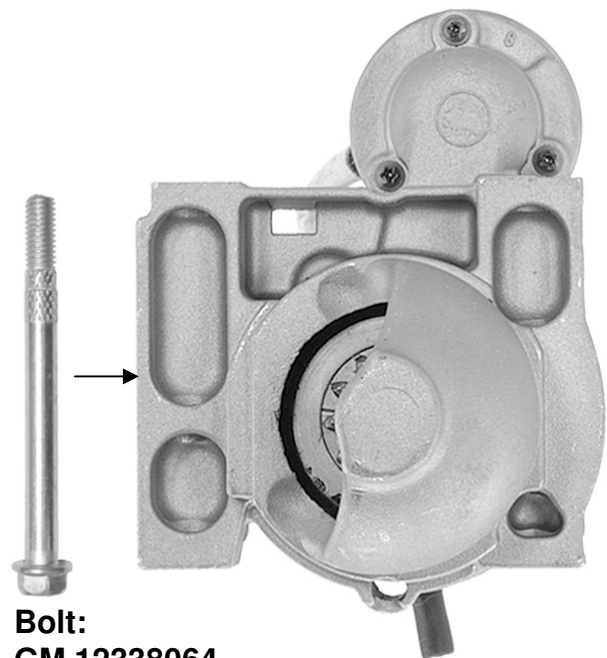

Your vehicle may be equipped with either starter shown below. These units are interchangeable provided the correct mounting bolt is used.

One short and one long bolt version

Bolt:
GM 12561848
RPP 340-8497-60

Original Equipment
Starter #'s

9000842

Both long bolts version

Bolt:
GM 12338064
RPP 02-2137-7

Original Equipment
Starter #'s

9000854