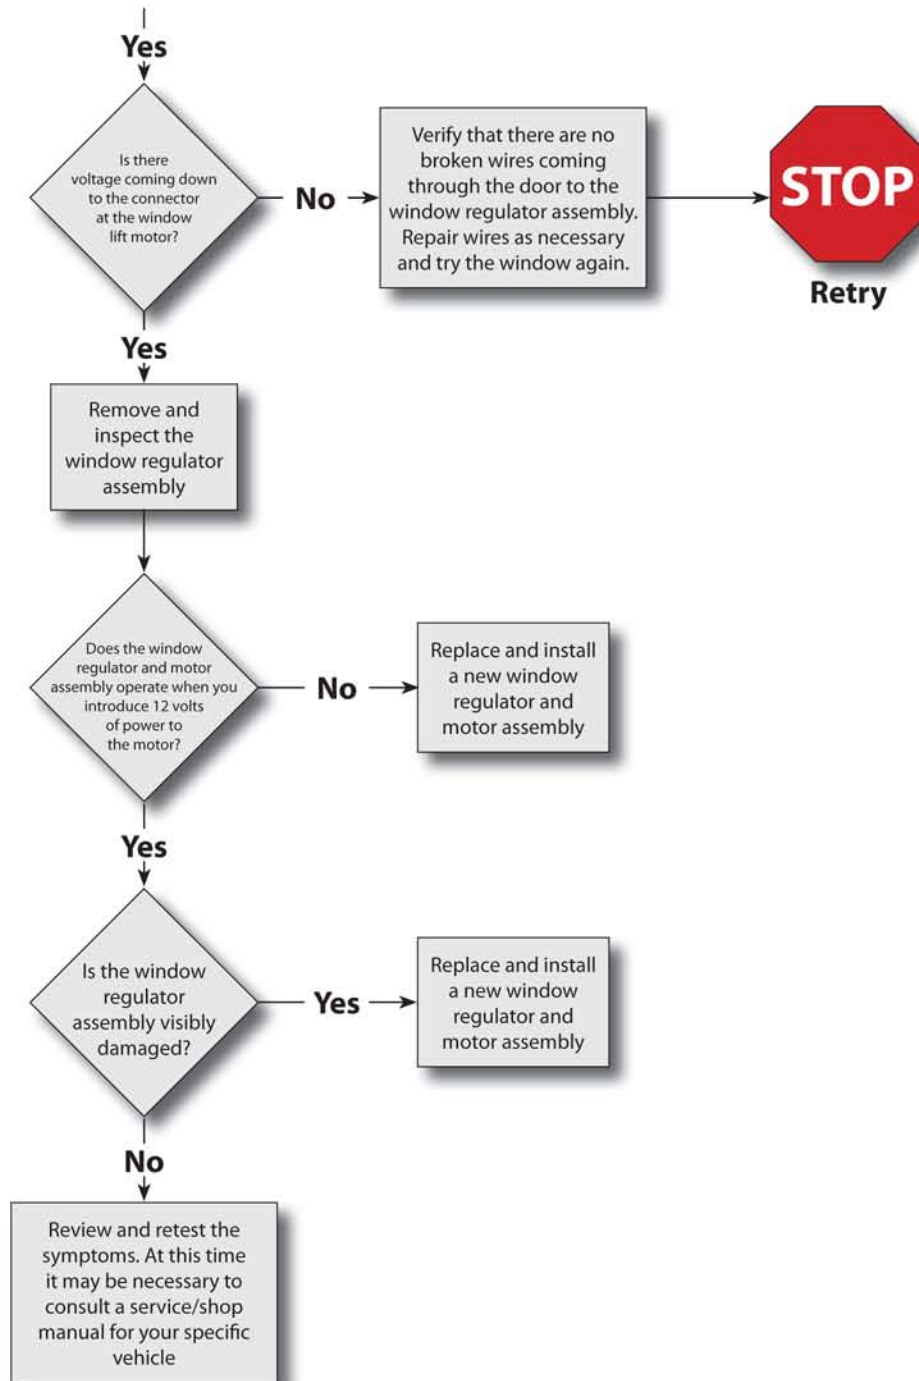

POWER WINDOW REGULATOR DIAGNOSTIC FLOWCHART

ATTENTION: Refer to the appropriate shop manual for your vehicle to obtain specific service procedures for this part. If you do not have a service manual or lack the skill to install this part, it is recommended that you seek the services of a qualified technician. Pay special attention to all cautions and warnings included in the shop manual. Read and follow all instructions carefully.

Disclaimer:

Even though every attempt is made to ensure this information is complete and accurate, it is impossible to account for all possible circumstances or situations. Please consult with a qualified auto technician before attempting to perform any work you are not qualified to do. Automobiles can be hazardous to work on; be sure to take all necessary safety precautions. Failure to do so may result in property damage or personal injury. Certain motor vehicle standards and performance requirements may apply to your motor vehicle (such as Federal Motor Vehicle Safety Standards by the National Highway Traffic Safety Administration). Be sure that your work is performed in accordance with such standards and that you do not disable any motor vehicle safety feature.