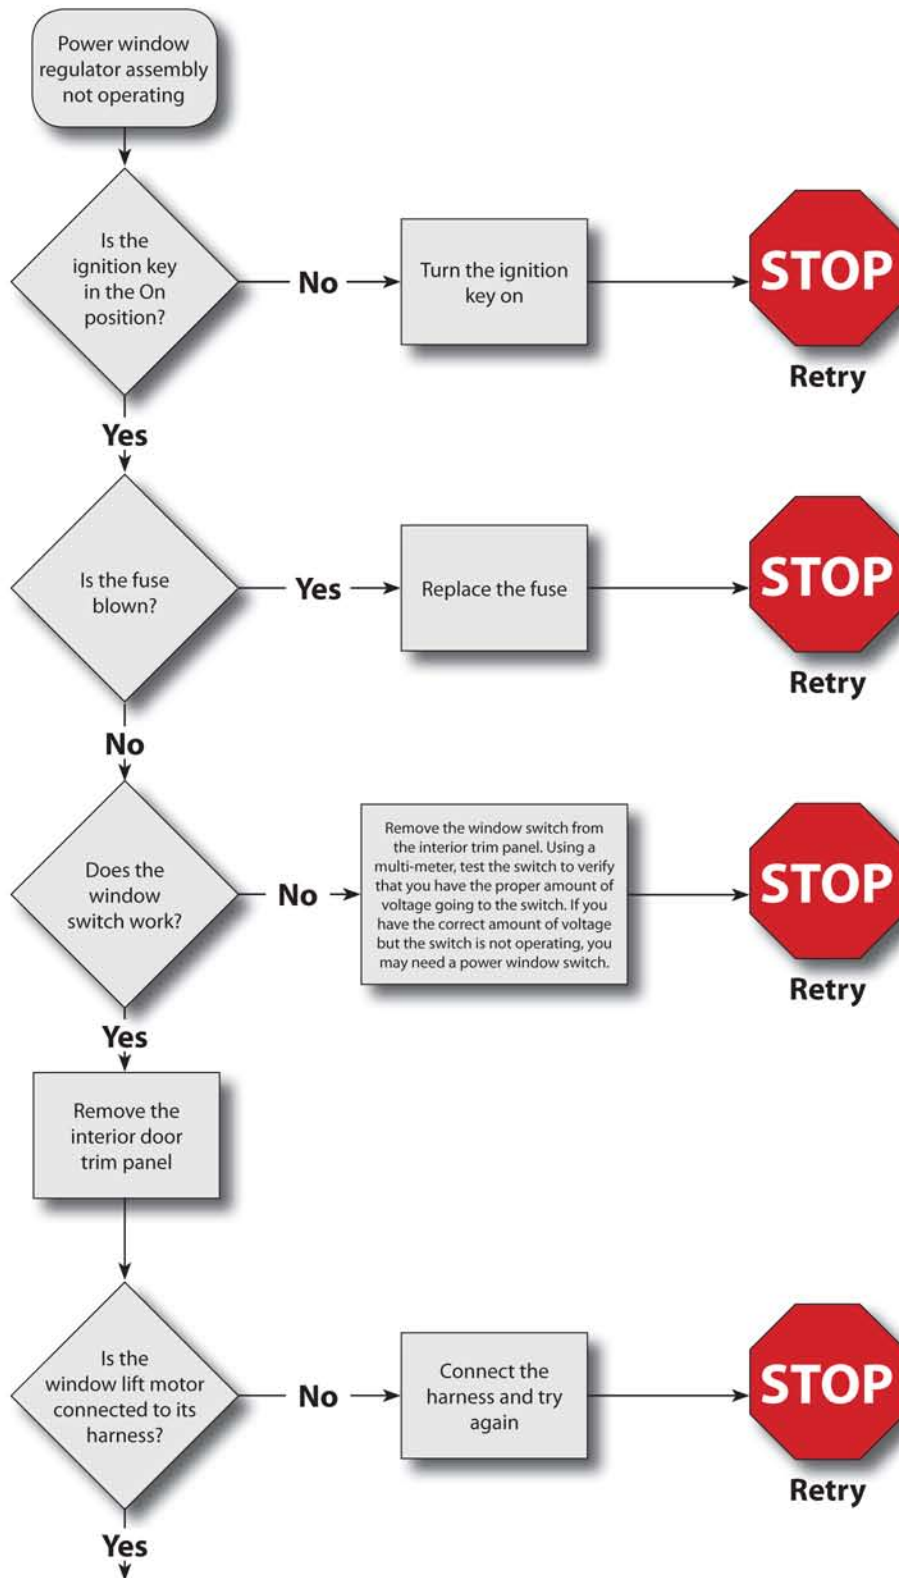

POWER WINDOW REGULATOR DIAGNOSTIC FLOWCHART

ATTENTION: Refer to the appropriate shop manual for your vehicle to obtain specific service procedures for this part. If you do not have a service manual or lack the skill to install this part, it is recommended that you seek the services of a qualified technician. Pay special attention to all cautions and warnings included in the shop manual. Read and follow all instructions carefully.

Disclaimer:

Even though every attempt is made to ensure this information is complete and accurate, it is impossible to account for all possible circumstances or situations. Please consult with a qualified auto technician before attempting to perform any work you are not qualified to do. Automobiles can be hazardous to work on; be sure to take all necessary safety precautions. Failure to do so may result in property damage or personal injury. Certain motor vehicle standards and performance requirements may apply to your motor vehicle (such as Federal Motor Vehicle Safety Standards by the National Highway Traffic Safety Administration). Be sure that your work is performed in accordance with such standards and that you do not disable any motor vehicle safety feature.