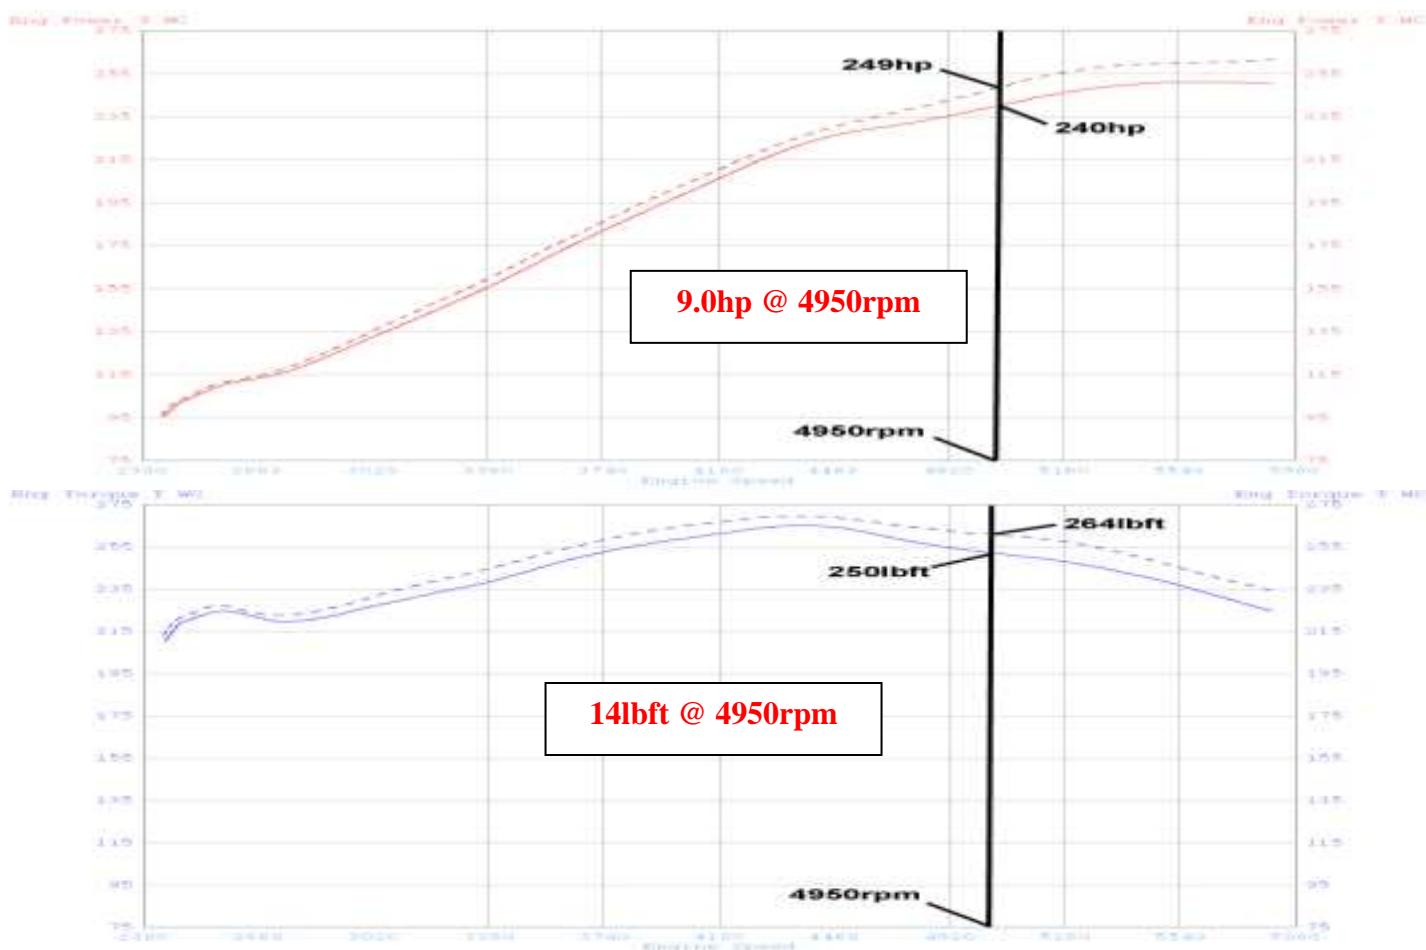

## SPECTRE PERFORMANCE Inc.

**Run Title: Stock 2012 Ford F150 5.0L**  
**Run Notes: Baseline stock run. 1900 miles. 2<sup>nd</sup> gear run.**  
**Run Date: 8-2-2012**

**Run Title: SPECTRE 2012 Ford F150 5.0L**  
**Run Notes: SPECTRE intake kit #9976 installed. 1900 miles. 2<sup>nd</sup> gear run.**  
**Run Date: 8-2-2013**

Horsepower gains based on specific or similar vehicle dynamometer test. Results will vary. For more information, lookup vehicle and/or testing protocols at [SPECTREPERFORMANCE.com](http://SPECTREPERFORMANCE.com)