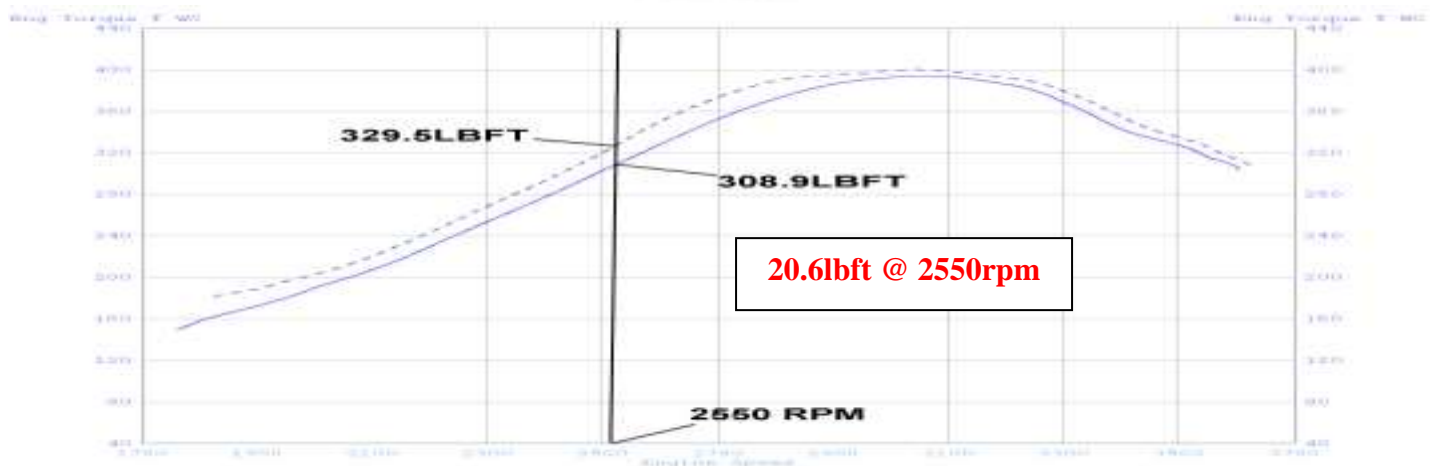

## SPECTRE PERFORMANCE Inc.

**Run Title: Stock 2005 Ford F350 6.0L**  
**Run Notes: Baseline stock run. 230,000 miles. 2<sup>nd</sup> gear run.**  
**Run Date: 8-29-12**

**Run Title: SPECTRE 2005 Ford F350 6.0L**  
**Run Notes: SPECTRE intake kit #9973 installed. 230,000 miles. 2<sup>nd</sup> gear run.**  
**Run Date: 8-29-2012**