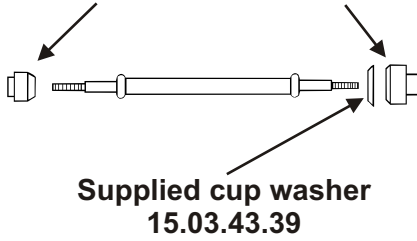

Installation Instructions

For Strut Rod bushing Set # 4-7119

1131 VIA CALLEJON, SAN CLEMENTE, CA 92673

7082
1.187" O.A.L.

7082
1.187" O.A.L.

7081
1.080" O.A.L.

7080
1.414" O.A.L.

It is recommended that a factory service manual be purchased prior to performing any work on your car or truck.

For Strut Rod bushing Set # 4-7119

1131 VIA CALLEJON, SAN CLEMENTE, CA 92673

7082
1.187" O.A.L.

7082
1.187" O.A.L.

7081
1.080" O.A.L.

7080
1.414" O.A.L.

It is recommended that a factory service manual be purchased prior to performing any work on your car or truck.