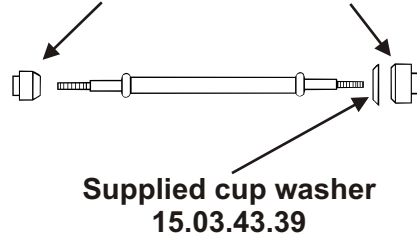

For Strut Rod bushing Set # 4-7119

1131 VIA CALLEJON, SAN CLEMENTE, CA 92673

7082
1.187" O.A.L.

7082
1.187" O.A.L.

7081
1.080" O.A.L.

7080
1.414" O.A.L.

It is recommended that a factory service manual be purchased prior to performing any work on your car or truck.