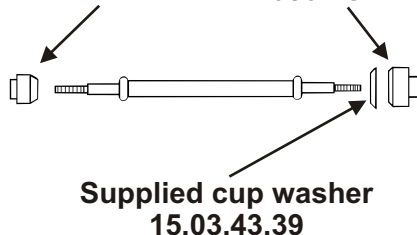

For Strut Rod bushing Set # 4-7119

1131 VIA CALLEJON, SAN CLEMENTE, CA 92673

7082
1.187" O.A.L.

7082
1.187" O.A.L.

7081
1.080" O.A.L.

7080
1.414" O.A.L.

It is recommended that a factory service manual be purchased prior to performing any work on your car or truck.